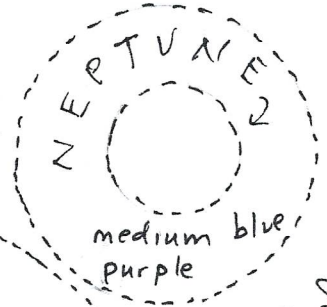

ART
KIT
28

ASTRONOMY ★

Planet Mobile

Made by
ART B CAUSE . com
W E W P . org
GO FUND ME PAGE
ART KITS for the COMMUNITY
ART B CAUSE . com

"There is a sense of infinite peace & protection in the glittering hosts of heaven."
H.G. Wells

CUT THESE PLANETS OUT OF CARD-STOCK & COLOR THEM.
TAPE THREAD TO THE PLANETS & THEN TIE ONTO STRAW.
PUT YARN THRU STRAW & HANG.

5 DWARF PLANETS

SUN

"There's as many atoms in a single molecule of your DNA as there are in the typical galaxy. We are, each of us, a little universe."
Neil de Grasse Tyson, Cosmos

OUR SUN IS A STAR. OUR GALAXY IS CALLED THE MILKY WAY. GALAXIES ARE BILLIONS OF GALAXIES IN THE UNIVERSE.

PLUTO WAS DISCOVERED AS A PLANET IN 1930 BUT DEMOTED IN 2006.